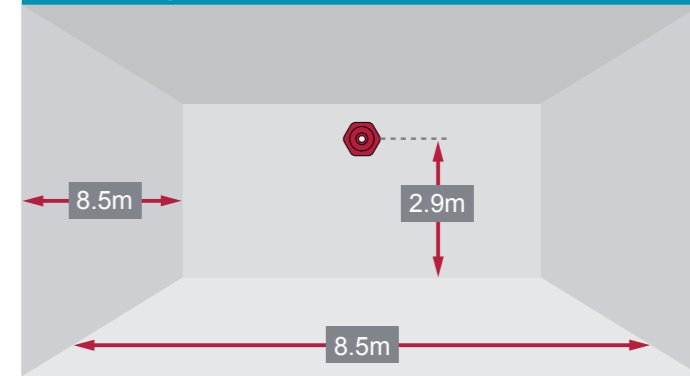

Coverage

* This applies to 'TONE 0' 800Hz and 970Hz, 500ms each