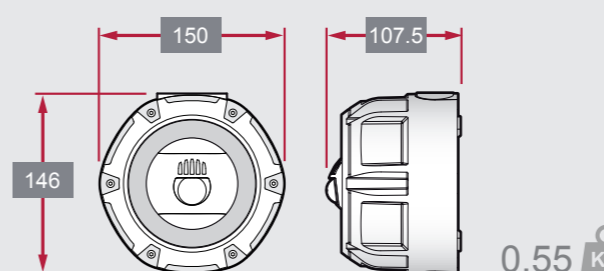

Dimensions & Weight

Technical Specification

Model	ZRP/R	ZRP/W
Part No.	12-067	12-064
Voltage	17 - 30V DC	
Current @ 24V DC	10mA	
Body Colour	Red	White
Sounder Type	B	
IP Rating	IP 65	
Operating Temperature	-10°C to 55°C	
Sound Output @ 1m	*107dB +/- 3dB	
Size mm	150 x 146 x 98	
Weight	540g	

First Fix

* This applies to 'TONE 0' 800Hz and 970Hz, 500ms each

Raptor Conventional Weatherproof Sounder Beacon

Description

The Raptor conventional sounder with beacon has a coverage pattern of W 2.9 - 8.5 and the sounder part has 22 selective tones.

Dimensions & Weight

Technical Specification

Model	ZRPB/R	ZRPB/W
Part No.	12-065	12-066
Voltage	17 - 30V DC	
Current @ 24V DC	70mA Max	
Flash Colour	White	White
Flash Frequency	0.5Hz	
Body Colour	Red	White
Sounder Type	B	
IP Rating	IP 65	
Operating Temperature	-10°C to 55°C	
Sound Output @ 1m	*107dB +/- 3dB	
Size mm (with back box)	150 x 146 x 107.5	
Weight	550g	