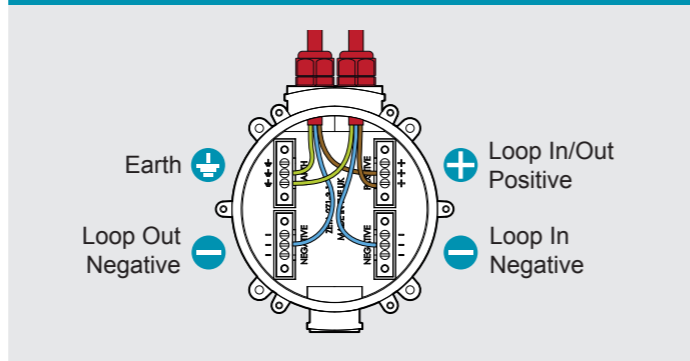

First Fix

* This applies to 'TONE 0' 800Hz and 970Hz, 500ms each