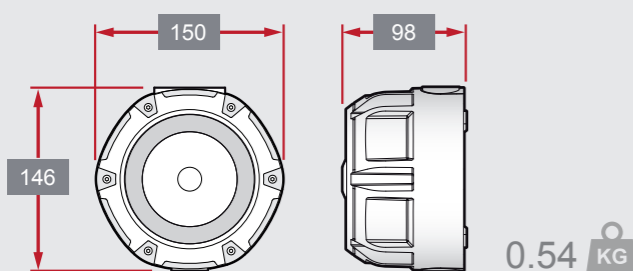

Features

- ✓ Complies with EN54 Part 3 Type B
- ✓ 107dB +/- 3dB @ 1m sound output
- ✓ 22 Tone patterns (site selectable)
- ✓ Suitable for surface mounting only
- ✓ Housed in UL V0 flame retardant ABS
- ✓ 3 x 20mm cable entries (2 top, 1 bottom)
- ✓ First fix, wire to back box technology
- ✓ IP65 Rating

Dimensions & Weight

Technical Specification

Model	ZRP/R	ZRP/W
Part No.	12-067	12-064
Voltage	17 - 30V DC	
Current @ 24V DC	10mA	
Body Colour	Red	White
Sounder Type	B	
IP Rating	IP 65	
Operating Temperature	-10°C to 55°C	
Sound Output @ 1m	*107dB +/- 3dB	
Size mm	150 x 146 x 98	
Weight	540g	

Dimensions & Weight

Technical Specification

Model	ZRPB/R	ZRPB/W
Part No.	12-065	12-066
Voltage	17 - 30V DC	
Current @ 24V DC	70mA Max	
Flash Colour	White	White
Flash Frequency	0.5Hz	
Body Colour	Red	White
Sounder Type	B	
IP Rating	IP 65	
Operating Temperature	-10°C to 55°C	
Sound Output @ 1m	*107dB +/- 3dB	
Size mm (with back box)	150 x 146 x 107.5	
Weight	550g	