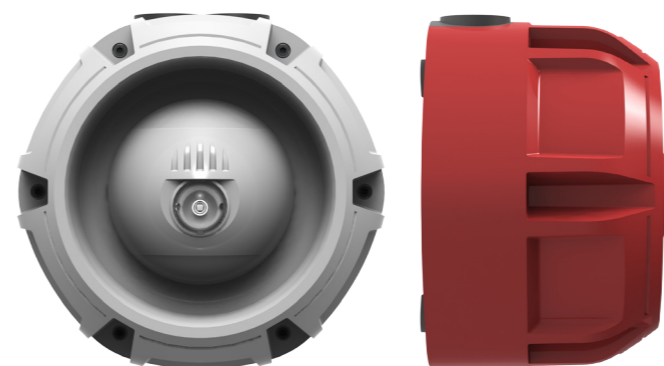

Raptor Conventional Weatherproof Sounder

Description

The Raptor conventional sounder is a large weatherproof horn sounder suitable for many indoor & outdoor applications.

It is available in red or white and has a selection of 22 tones. Termination of field wiring is made to the backbox for a clean first fix.

Features

- ✓ Complies with EN54 Part 3 Type B
- ✓ 107dB +/- 3dB @ 1m sound output
- ✓ 22 Tone patterns (site selectable)
- ✓ Suitable for surface mounting only
- ✓ Housed in UL V0 flame retardant ABS
- ✓ 3 x 20mm cable entries (2 top, 1 bottom)
- ✓ First fix, wire to back box technology
- ✓ IP65 Rating

Dimensions & Weight

Technical Specification

Model	ZRP/R	ZRP/W
Part No.	12-067	12-064
Voltage	17 - 30V DC	
Current @ 24V DC	10mA	
Body Colour	Red	White
Sounder Type	B	
IP Rating	IP 65	
Operating Temperature	-10°C to 55°C	
Sound Output @ 1m	*107dB +/- 3dB	
Size mm	150 x 146 x 98	
Weight	540g	

First Fix

* This applies to 'TONE 0' 800Hz and 970Hz, 500ms each

Raptor Conventional Weatherproof Sounder Beacon

Description

The Raptor conventional sounder with beacon has a coverage pattern of W 2.9 - 8.5 and the sounder part has 22 selective tones.